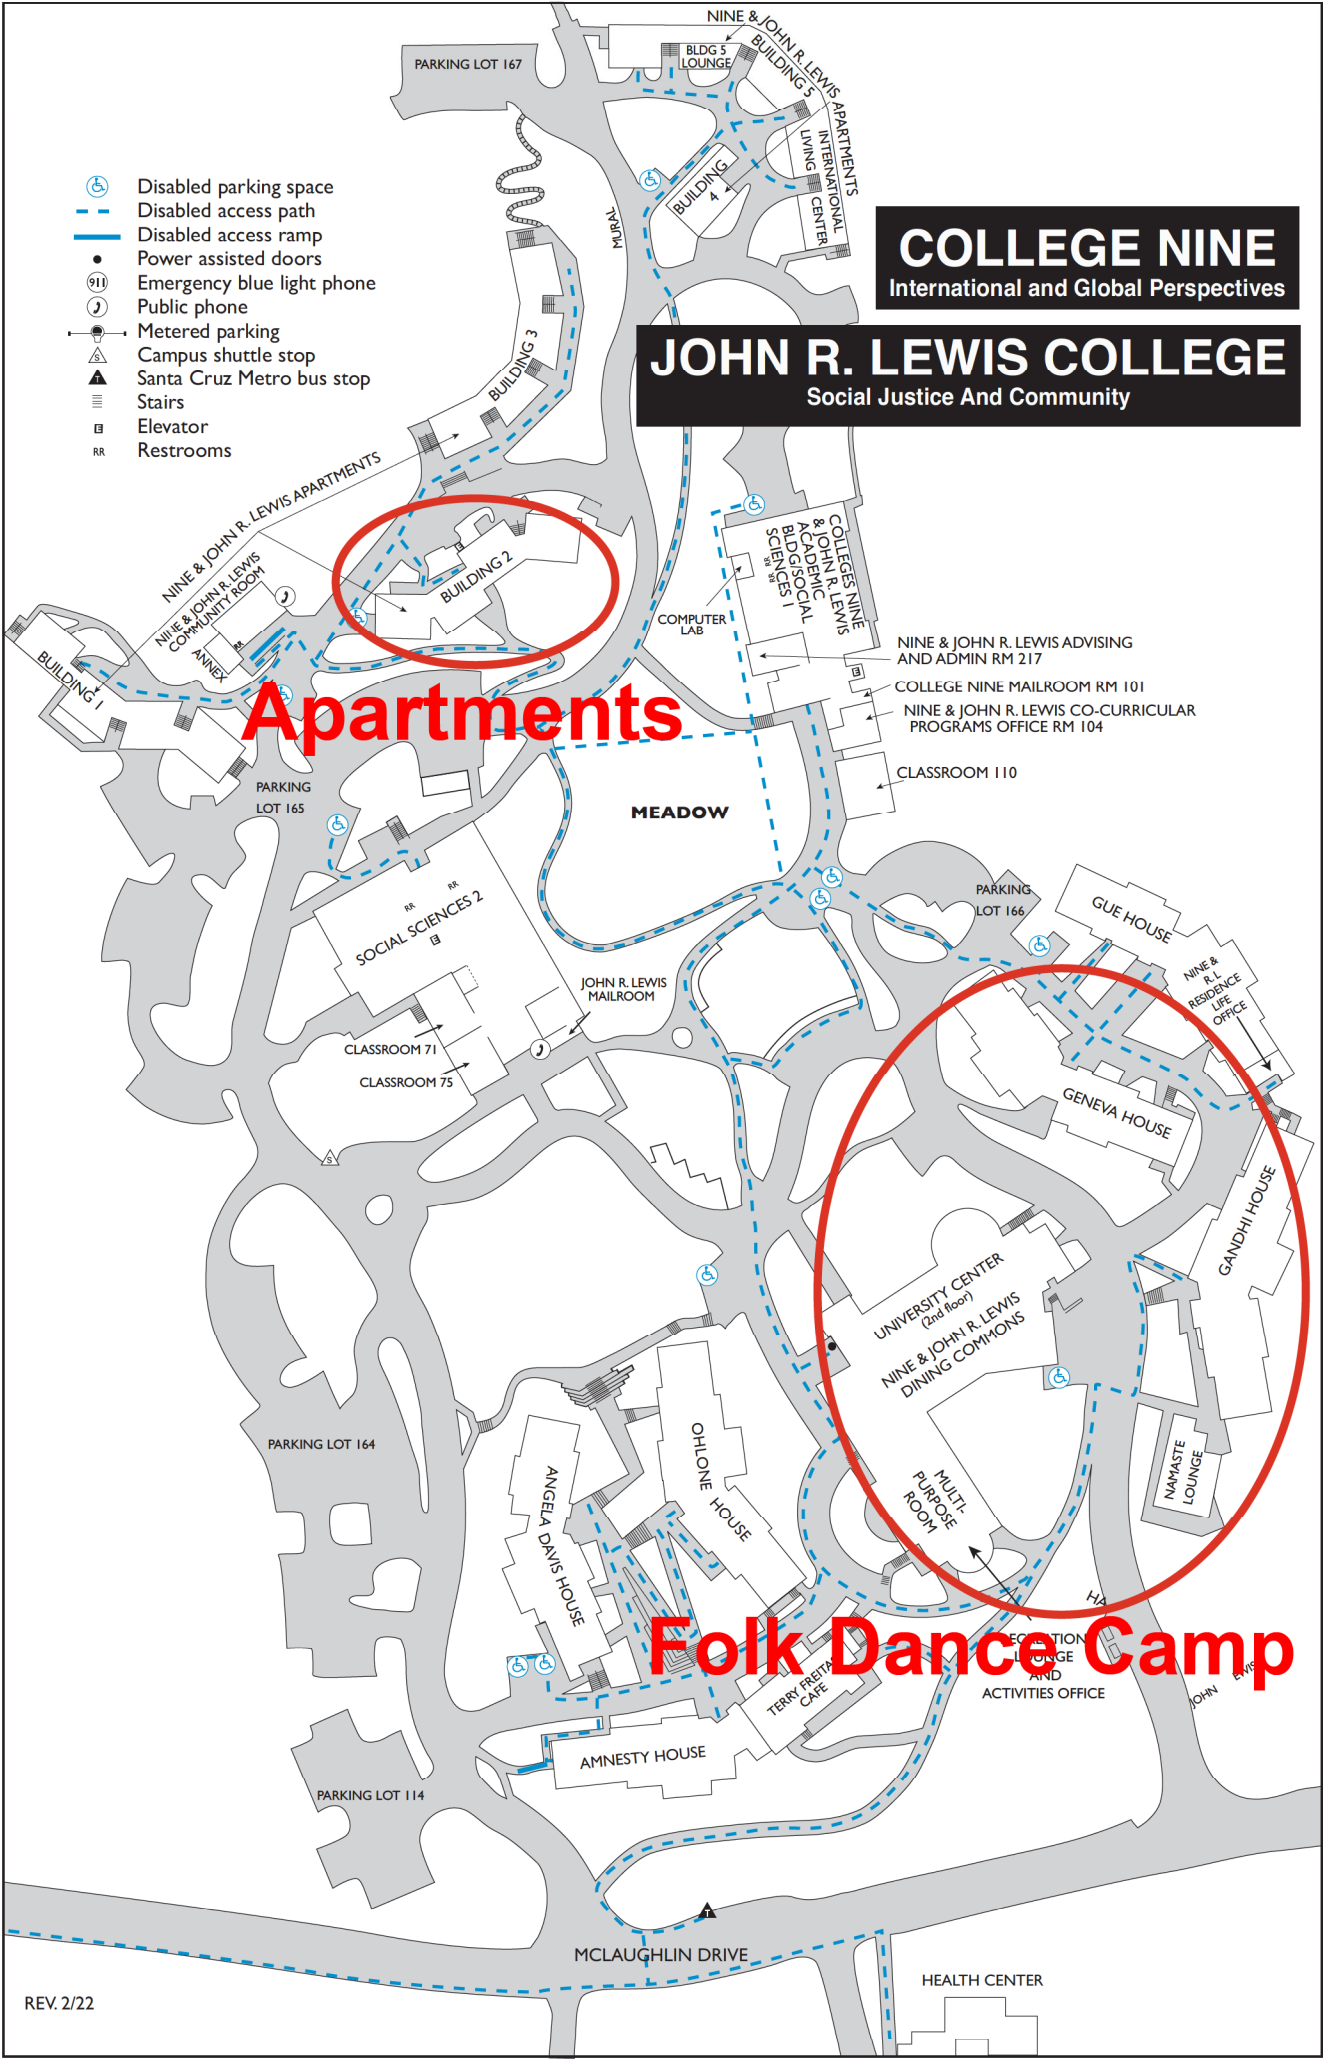

-  Disabled parking space
-  Disabled access path
-  Disabled access ramp
-  Power assisted doors
-  Emergency blue light phone
-  Public phone
-  Metered parking
-  Campus shuttle stop
-  Santa Cruz Metro bus stop
-  Stairs
-  Elevator
-  Restrooms

COLLEGE NINE
International and Global Perspectives

JOHN R. LEWIS COLLEGE
Social Justice And Community

Apartments

Folk Dance Camp